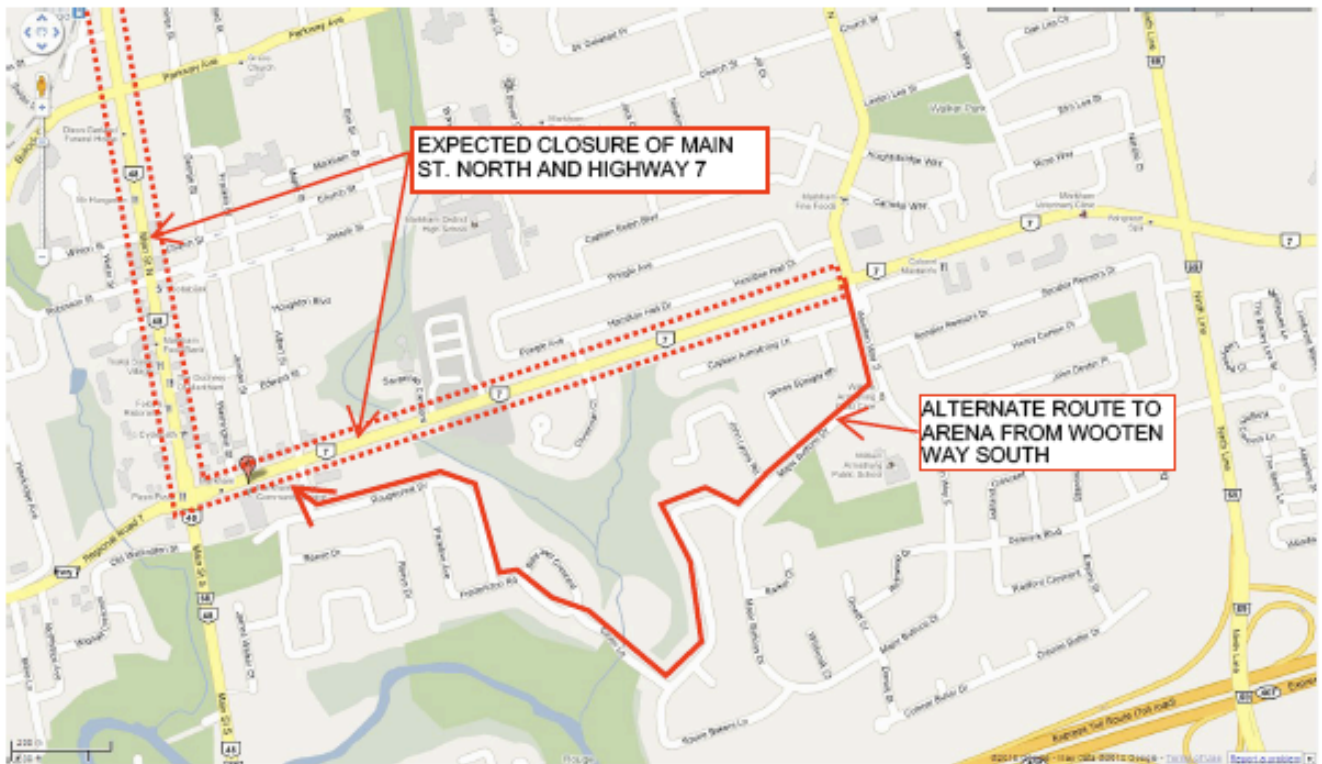

**ATTENTION SATURDAY SKATERS:
ROADS AROUND THE ARENA WILL BE
CLOSED
ON SATURDAY NOVEMBER 25TH**

Please allow additional time to get to your sessions that day.
We are suggesting this route below:

Questions? Stop by the MSC office
or contact us at 905 472 6982, or info@markhamskatingclub.com